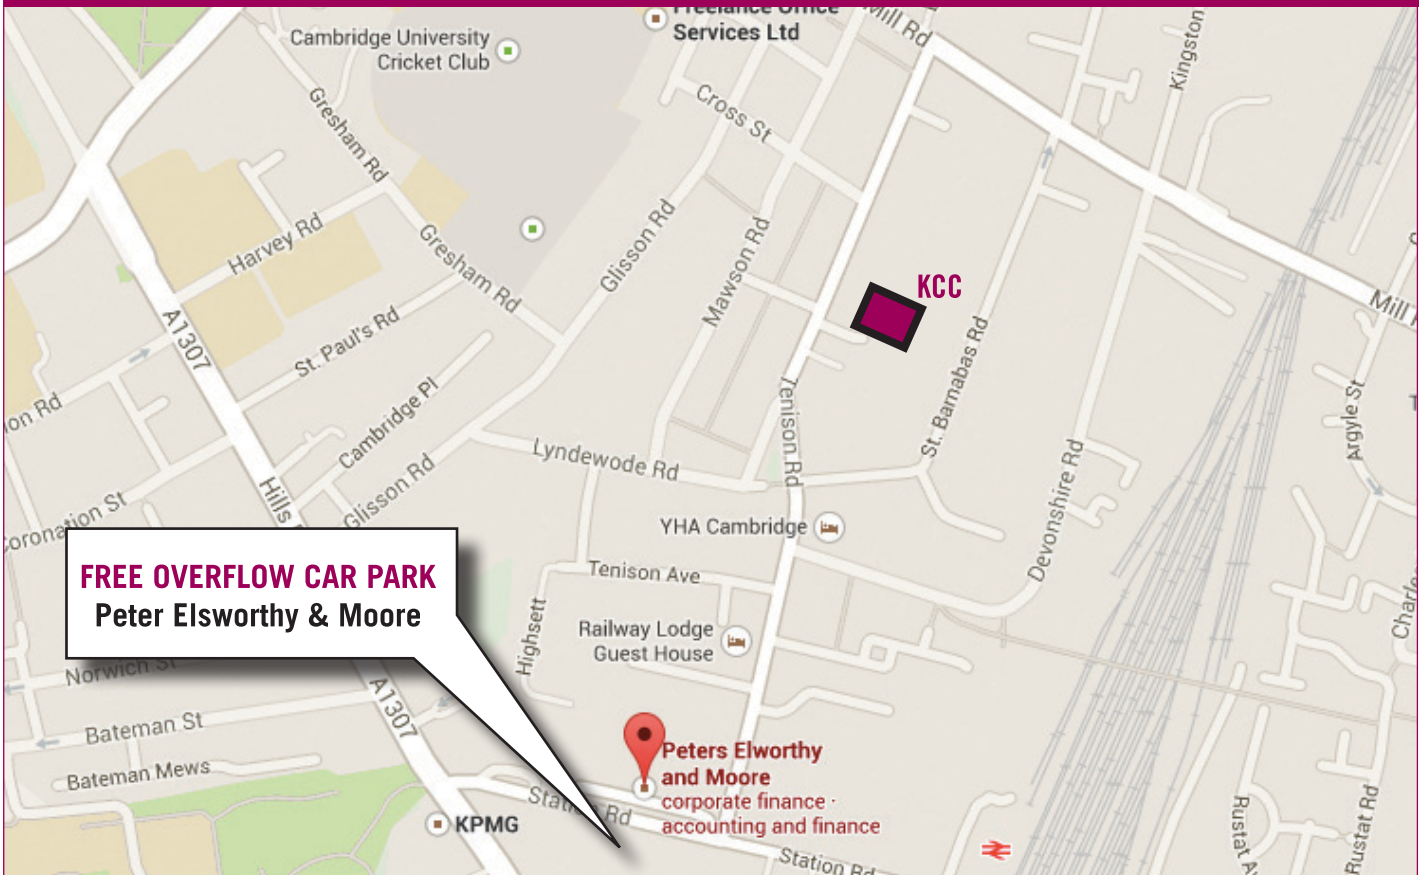

Car parking

Arriving at King's Church

When you arrive at King's Church there is a car park to the rear of the building. However, these spaces are limited and we therefore advise that you park in our authorised 'FREE' overflow car park which is only a five minute walk away from the church.

Locating the overflow car park:

Follow Tenison Road towards Station Road and at the T-Junction make a right turn. Immediately on your right are a row of trees in front of the PEM office buildings. Take the first right into the entrance to these buildings and park anywhere in front of the PEM offices or behind their office buildings in the designated private car parks.

** Please do not park in front of any other company offices and avoid double parking.*